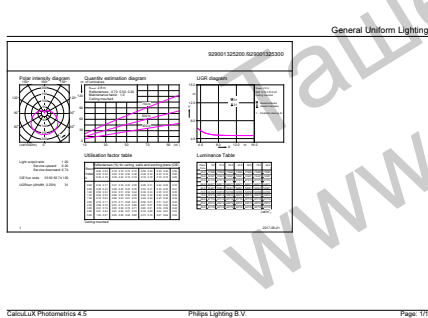

Product data

General Information	
Cap-Base	E27 [E27]
EU RoHS compliant	Yes
Nominal Lifetime (Nom)	15000 h
Switching Cycle	50000X
Technical Type	7-60W
Light Technical	
Color Code	827 [CCT of 2700K]
Luminous Flux (Nom)	806 lm
Color Designation	Warm White (WW)
Correlated Color Temperature (Nom)	2700 K
Luminous Efficacy (rated) (Nom)	115.00 lm/W
Color Consistency	<6
Color Rendering Index (Nom)	80
LLMF At End Of Nominal Lifetime (Nom)	70 %

Full product code	871869670303800
-------------------	-----------------

Order product name	CorePro lustre ND 7-60W E27 827 P48 FR
EAN/UPC - Product	8718696703038
Order code	929001325302
Numerator - Quantity Per Pack	1
Numerator - Packs per outer box	10
Material Nr. (12NC)	929001325302
Net Weight (Piece)	0.072 kg

Dimensional drawing

.. D ..

Product	D	C
CorePro lustre ND 7-60W E27 827 P48 FR	48 mm	93 mm

Candle 230V 8-60W 806lm 2700K E27 ND FR

Photometric data

LEDbulb 60W E14 827 FR P48

LEDbulb 60W E14 827 FR P48

CorePro LED candles and lusters