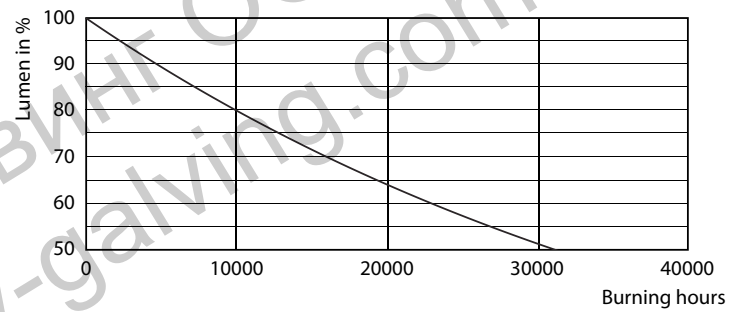

Product data

General Information	
Cap-Base	E27 [E27]
EU RoHS compliant	Yes
Nominal Lifetime (Nom)	15000 h
Switching Cycle	50000X
Technical Type	7-60W
Light Technical	
Color Code	827 [CCT of 2700K]
Luminous Flux (Nom)	806 lm
Color Designation	Warm White (WW)
Correlated Color Temperature (Nom)	2700 K
Luminous Efficacy (rated) (Nom)	115.00 lm/W
Color Consistency	<6
Color Rendering Index (Nom)	80
LLMF At End Of Nominal Lifetime (Nom)	70 %

Photometric data

LEDbulb 60W E14 827 FR B38

Lifetime

LEDbulb 60W E14 827 FR B38

LEDbulb 60W E14 827 FR B38