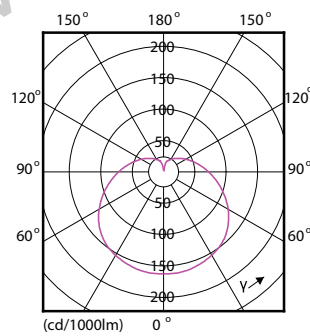

Product data

General Information	
Cap-Base	E27 [E27]
EU RoHS compliant	Yes
Nominal Lifetime (Nom)	15000 h
Switching Cycle	50000X
Technical Type	7-60W
Light Technical	
Color Code	827 [CCT of 2700K]
Luminous Flux (Nom)	806 lm
Color Designation	Warm White (WW)
Correlated Color Temperature (Nom)	2700 K
Luminous Efficacy (rated) (Nom)	115.00 lm/W
Color Consistency	<6
Color Rendering Index (Nom)	80
LLMF At End Of Nominal Lifetime (Nom)	70 %

Full product code	871869670303800
-------------------	-----------------

Order product name	CorePro lustre ND 7-60W E27 827 P48 FR
EAN/UPC - Product	8718696703038
Order code	929001325302
Numerator - Quantity Per Pack	1
Numerator - Packs per outer box	10
Material Nr. (12NC)	929001325302
Net Weight (Piece)	0.072 kg

Dimensional drawing

.. D ..

Product	D	C
CorePro lustre ND 7-60W E27 827 P48 FR	48 mm	93 mm

Candle 230V 8-60W 806lm 2700K E27 ND FR

Photometric data

LEDbulb 60W E14 827 FR P48

LEDbulb 60W E14 827 FR P48

CorePro LED candles and lusters